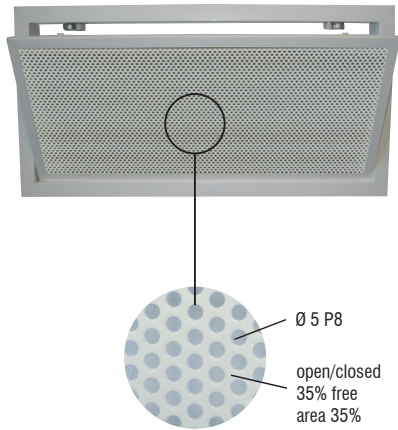

GRFFC

Perforated screen filter-holding grille

Product

GRFFC

Application

Wall/ceiling, return

Construction

Aluminium painted frame RAL 9016
Steel sheet screen painted RAL 9016

SPECIFICATION

Perforated screen grille with fully extractable counter-frame for filter housing and replacement

MOUNTING

With clips (screws on request)

FILTERS

Flat filter efficiency G2

CLOSURE

With screw and hinges (standard)
With push/pull (on request)

FILTER DIMENSIONS

◇	200	300	400	500	600	800	1000
H mm	mm	mm	mm	mm	mm	mm	mm
200	152x152	252x152	352x152	452x152	552x152	752x152	952x152
300	152x252	252x252	352x252	452x252	552x252	752x252	952x252
400	152x352	252x352	352x352	452x352	552x352	752x352	952x352
500	152x452	252x452	352x452	452x452	552x452	752x452	952x452
600	152x552	252x552	352x552	452x552	552x552	752x552	952x552