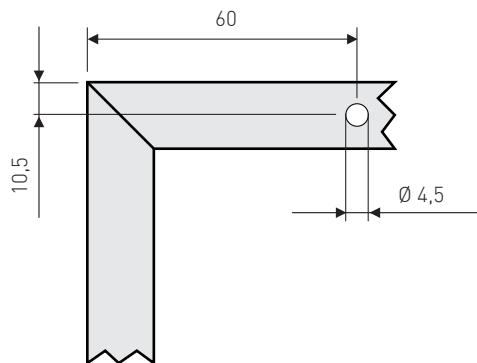

SCREW FIXING HOLES DETAIL

PBOS-PBOI
Plenum with rear connection