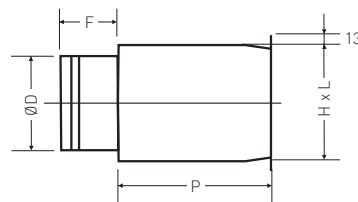

SPECIFICATION

Aluminium supply grille with individually adjustable blades, 20 mm pitch, single or double row. For wall application, generally for supply

MODELS AND ACCESSORIES

The grille is available in versions with one row of horizontal or vertical blades, or with two rows of blades, with vertical or horizontal front blades

ACCESSORIES

KSEL opposed-blade balancing damper.
KCTC mounting sub-frame.
PBOS/PBOI Standard or insulated galvanised steel plenum

DRAWINGS

BMA2V
Standard construction

BMA20
First horizontal row
second vertical

BMA1V

BMA10

SCREW FIXING HOLES DETAIL

PBOS-PBOI
Plenum with rear connection

PBVS-PBVI
Plenum with side connection

Diffusion

Components
for perfect air
distribution in HVAC
systems

SELECTION TABLE