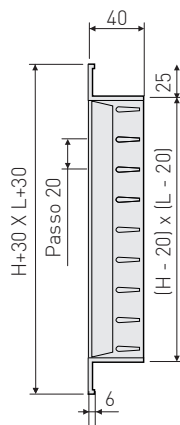

BMA20
First horizontal row
second vertical