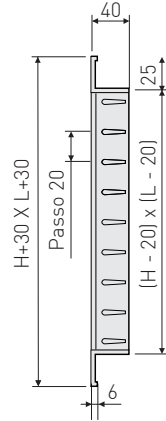

SPECIFICATION

Aluminium supply grille with individually adjustable blades, 20 mm pitch, single or double row. For wall application, generally for supply

MODELS AND ACCESSORIES

The grille is available in versions with one row of horizontal or vertical blades, or with two rows of blades, with vertical or horizontal front blades

ACCESSORIES

KSEL opposed-blade balancing damper.
KCTC mounting sub-frame.
PBOS/PBOI Standard or insulated galvanised steel plenum

DRAWINGS

BMA2V
Standard construction

BMA20
First horizontal row
second vertical

BMA1V

BMA10

SCREW FIXING HOLES DETAIL

PBOS-PBOI
Plenum with rear connection

PBVS-PBVI
Plenum with side connection

Diffusion

Components
for perfect air
distribution in HVAC
systems

SELECTION TABLE