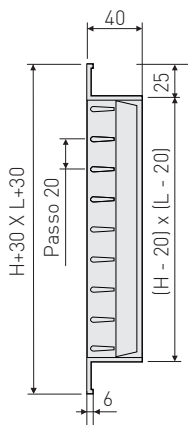

DRAWINGS

BMA2V
Standard construction