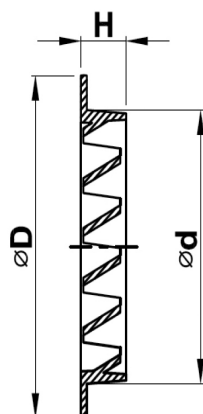

GRC

Circular grille with mesh

Diffusion

Components
for perfect air
distribution in HVAC
systems

Product	GRC
Application	Supply or return
Construction	Aluminium

SPECIFICATION
Circular grille with aluminium mesh

MOUNTING
By collar

DIMENSIONAL

Model	d (mm)	D (mm)	H (mm)
GRC 100	100	124	19
GRC 125	125	150	19
GRC 150	150	179	17
GRC 160	160	182	18
GRC 200	200	223	20
GRC 250	250	275	20
GRC 315	315	345	21
GRC 400	400	439	40