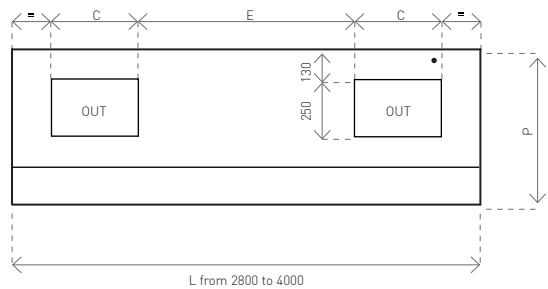

ACSP

Wall-mounted sloping hood

Product

ACSP

Construction

Wall-mounted hood with sloped profile. Suitable for installation in kitchen environments where multiple hoods of the same shape are present. Its sloped profile lends itself, in its upper flat section, to complete closure up to the ceiling.

FEATURES

INCLUDED

ON REQUEST