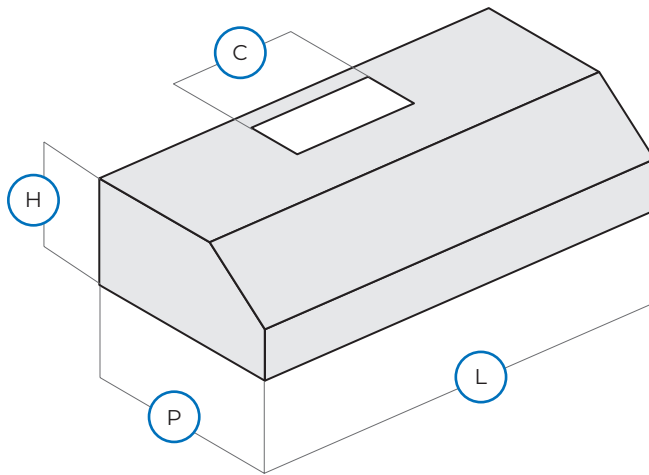

ACSP

Wall-mounted sloping hood

Product

ACSP

Construction

Wall-mounted hood with sloped profile. Suitable for installation in kitchen environments where multiple hoods of the same shape are present. Its sloped profile lends itself, in its upper flat section, to complete closure up to the ceiling.

FEATURES

INCLUDED

ON REQUEST