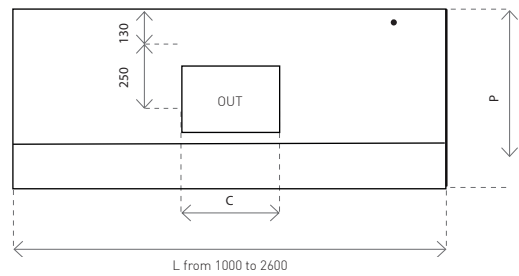

ACSP

Wall-mounted sloping hood

Product

ACSP

Construction

Wall-mounted hood with sloped profile. Suitable for installation in kitchen environments where multiple hoods of the same shape are present. Its sloped profile lends itself, in its upper flat section, to complete closure up to the ceiling.

FEATURES

INCLUDED

ON REQUEST