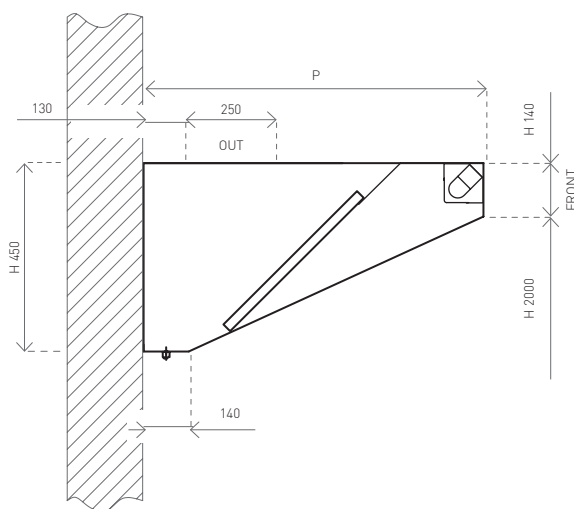

ACS

Snack wall hood

Product

ACS

Construction

Suitable for installation in particularly low-ceiling kitchen environments. The extraction bodies are supplied in a single piece up to lengths of 4 meters. This ensures absolute cleanability thanks to the absence of joints and extreme ease of installation, as no assembly is required during installation.

FEATURES

INCLUDED

ON REQUEST