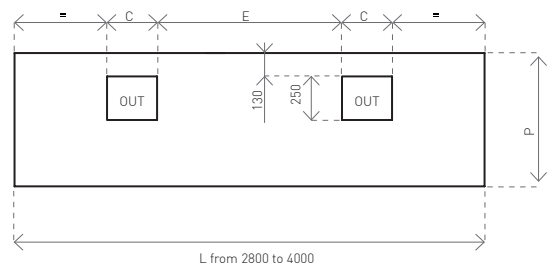

ACS

Snack wall hood

Product

ACS

Construction

Suitable for installation in particularly low-ceiling kitchen environments. The extraction bodies are supplied in a single piece up to lengths of 4 meters. This ensures absolute cleanability thanks to the absence of joints and extreme ease of installation, as no assembly is required during installation.

FEATURES

INCLUDED

ON REQUEST