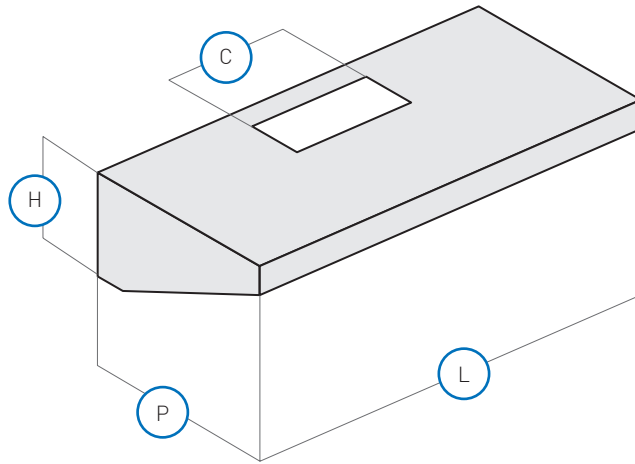

ACS

Snack wall hood

Product

ACS

Construction

Suitable for installation in particularly low-ceiling kitchen environments. The extraction bodies are supplied in a single piece up to lengths of 4 meters. This ensures absolute cleanability thanks to the absence of joints and extreme ease of installation, as no assembly is required during installation.

FEATURES

INCLUDED

ON REQUEST